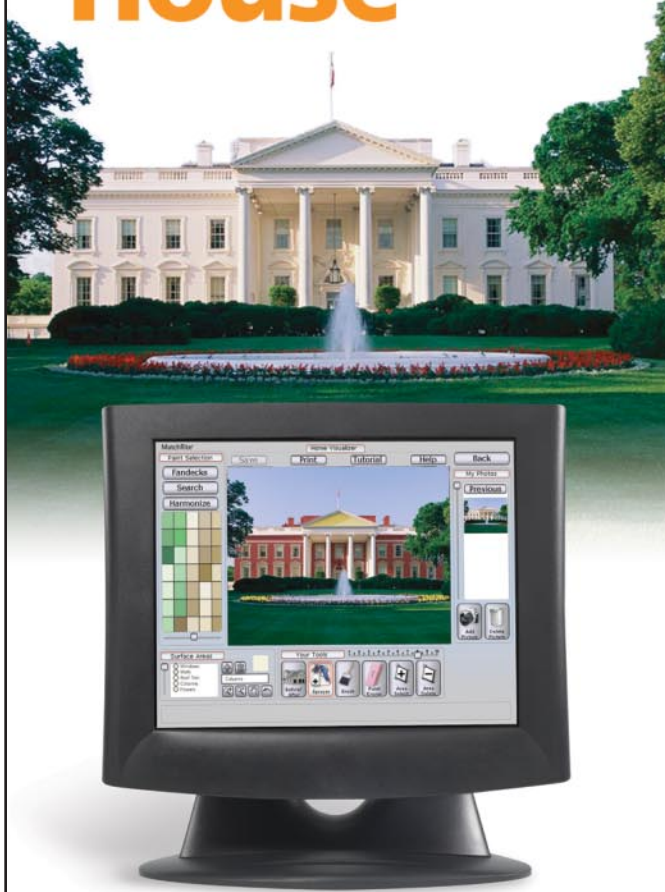

MatchRite®
Retail Color Solutions

Paint Your White House

Try ColorDesigner®
Home Visualizer™
in MatchRite®
Booth 4113

See what's new in 6.0!

x-rite

Not to Scale

Ace Spring
Double-sided Wing Graphic - Free-standing

X-Rite
R. Goble
2-23-04